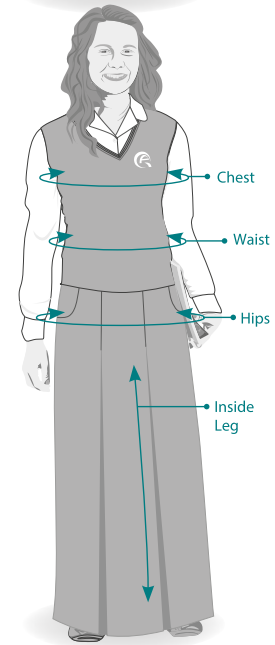

Sweatshirts and poloshirts

polo shirt

Size	Chest Size inches	Chest Size cm	Size Guide
1/2	18/19"	46-48cm	1-2yrs
2/3	19/20"	48-51cm	2-3yrs
3/4	20/22"	51-56cm	3-4yrs
5/6	22/23"	56-58cm	5-6yrs
7/8	23/25"	58-63cm	7-8yrs
9/10	25/27"	63-68cm	9-10yrs
XXS	28/30"	71-76cm	11yrs
XS	31/32"	79-81cm	12yrs
S	32/34"	81-86cm	13yrs
M	34/36"	86-91cm	14yrs
L	38/40"	96-102cm	15-16yrs
XL	42/44"	107-112cm	
XXL	46/48"	117-122cm	
XXXL	50/52"	127-132cm	

AKOA Sportswear

AKOA tops

Size	To fit chest		Size Guide
3/4	20/22"	51/56cm	3-4yrs
5/6	22/24"	56/61cm	5-6yrs
7/8	24/26"	61/66cm	7-8yrs
9/10	26/28"	66/71cm	9-10yrs
XXS	28/30"	71/76cm	11yrs
XS	30/32"	76/81cm	12yrs
S	32/34"	81/86cm	13yrs
M	34/36"	86/91cm	14yrs
L	38/40"	96/102cm	15-16yrs
XL	42/44"	107/112cm	
XXL	46/48"	117/122cm	
XXXL	50/52"	127/132cm	

AKOA shorts & pants

Size	To fit waist		Size Guide
3/4	20/21"	51/53cm	3-4yrs
5/6	21/22"	53/56cm	5-6yrs
7/8	22/23"	56/58.5cm	7-8yrs
9/10	23/24"	58.5/61cm	9-10yrs
XXS	24/26"	61/66cm	11yrs
XS	26/28"	66/71cm	12yrs
S	28/30"	71/76cm	13yrs
M	30/32"	76/81cm	14yrs
L	32/34"	81/86cm	15-16yrs
XL	36/38"	91/96cm	
XXL	40/42"	102/107cm	
XXXL	44/46"	112/117cm	

Remember our sizing is to fit, which means it will measure that size plus a margin for ease.

Remember our sizing is to fit, which means it will measure that size plus a margin for ease.