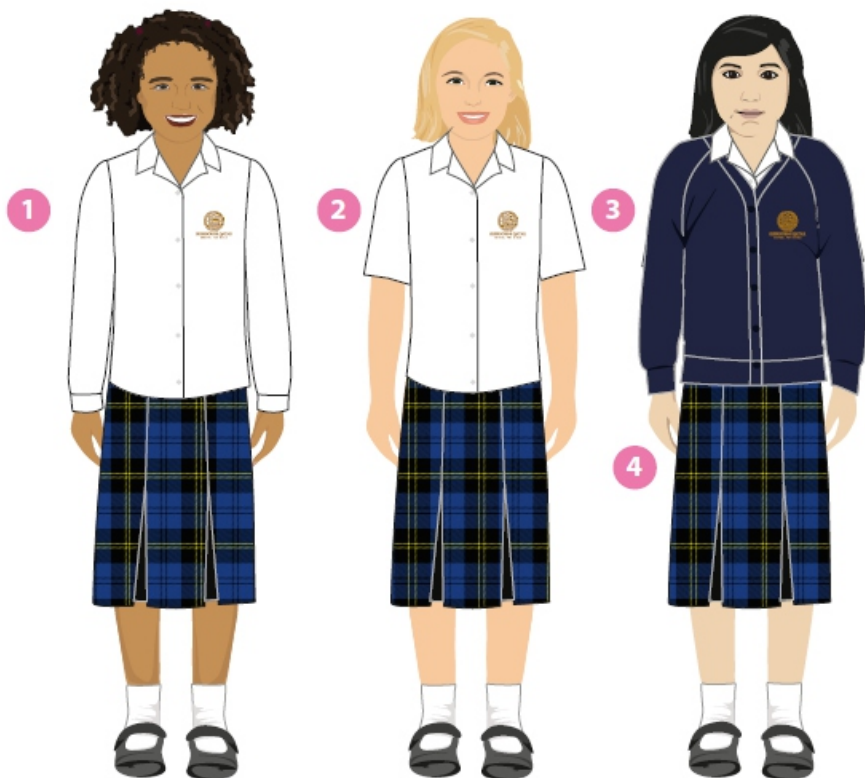

KS2 Girls Daywear

Item	Code	Fabric	Washing Instructions	Price
1 Blouse long sleeve white - twinpack	BRLB13807-WHT	65% Polyester 35% Cotton	40 easy wash Cool tumble dry 2 dot iron Wash dark colours separately	140 QAR
2 Blouse short sleeve white - twinpack	BRSB13807-WHT	65% Polyester 35% Cotton	40 easy wash Cool tumble dry 2 dot iron Wash dark colours separately	140 QAR
3 Navy blue cardigan	BNBC16466 Nvy	Cotton blend	40 easy wash Cool tumble dry	115 QAR
4 Pleated tartan skirt	JX20113-OAK	65% polyester, 35% viscose	40 easy wash 2 dot iron Do not tumble dry	240 QAR