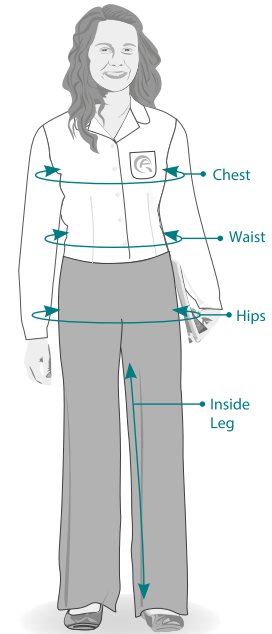

Sweatshirts and poloshirts

polo shirt

Size	Chest Size inches	Chest Size cm	Size Guide
1/2	18/19"	46-48cm	1-2yrs
2/3	19/20"	48-51cm	2-3yrs
3/4	20/22"	51-56cm	3-4yrs
5/6	22/23"	56-58cm	5-6yrs
7/8	23/25"	58-63cm	7-8yrs
9/10	25/27"	63-68cm	9-10yrs
XXS	28/30"	71-76cm	11yrs
XS	31/32"	79-81cm	12yrs
S	32/34"	81-86cm	13yrs
M	34/36"	86-91cm	14yrs
L	38/40"	96-102cm	15-16yrs
XL	42/44"	107-112cm	
XXL	46/48"	117-122cm	
XXXL	50/52"	127-132cm	

AKOA Sportswear

AKOA tops

Size	To fit chest		Size Guide
3/4	20/22"	51/56cm	3-4yrs
5/6	22/24"	56/61cm	5-6yrs
7/8	24/26"	61/66cm	7-8yrs
9/10	26/28"	66/71cm	9-10yrs
XXS	28/30"	71/76cm	11yrs
XS	30/32"	76/81cm	12yrs
S	32/34"	81/86cm	13yrs
M	34/36"	86/91cm	14yrs
L	38/40"	96/102cm	15-16yrs
XL	42/44"	107/112cm	
XXL	46/48"	117/122cm	
XXXL	50/52"	127/132cm	

AKOA shorts & pants

Size	To fit waist		Size Guide
3/4	20/21"	51/53cm	3-4yrs
5/6	21/22"	53/56cm	5-6yrs
7/8	22/23"	56/58.5cm	7-8yrs
9/10	23/24"	58.5/61cm	9-10yrs
XXS	24/26"	61/66cm	11yrs
XS	26/28"	66/71cm	12yrs
S	28/30"	71/76cm	13yrs
M	30/32"	76/81cm	14yrs
L	32/34"	81/86cm	15-16yrs
XL	36/38"	91/96cm	
XXL	40/42"	102/107cm	
XXXL	44/46"	112/117cm	

Remember our sizing is to fit, which means it will measure that size plus a margin for ease.

Remember our sizing is to fit, which means it will measure that size plus a margin for ease.