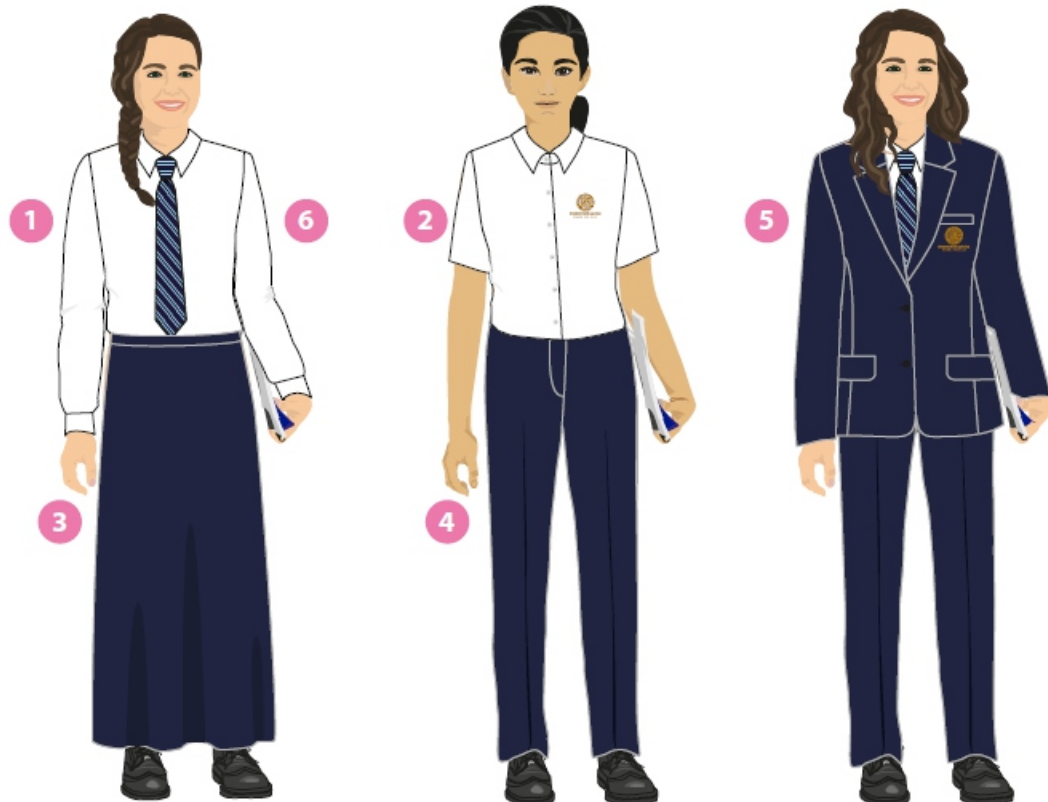

KS3 - KS4 Girls Daywear

Item	Code	Fabric	Washing Instructions	Price
1 Blouse long sleeve white - twinpack	NLB-WHT	65% Polyester 35% Cotton	40 easy wash Cool tumble dry 2 dot iron Wash dark colours separately	140 QAR
2 Blouse short sleeve white - twinpack	BNSB13807-WHT	65% Polyester 35% Cotton	40 easy wash Cool tumble dry 2 dot iron Wash dark colours separately	140 QAR
3 Ankle length skirt	MELSK-NVYL	100% polyester	40 easy wash Cool tumble dry 2 dot iron	160 QAR
4 Navy trouser	GTN-NVY	100% polyester	40 easy wash Cool tumble dry 2 dot iron	110 QAR
5 Navy blazer	BAGB16466-NVY	100% Polyester Twill	40 easy wash Cool iron Do not tumble dry Do not dry clean	300 QAR
6 Double stripe tie	WT-TIE	100% Polyester	Washable at 40 degrees.	40 QAR