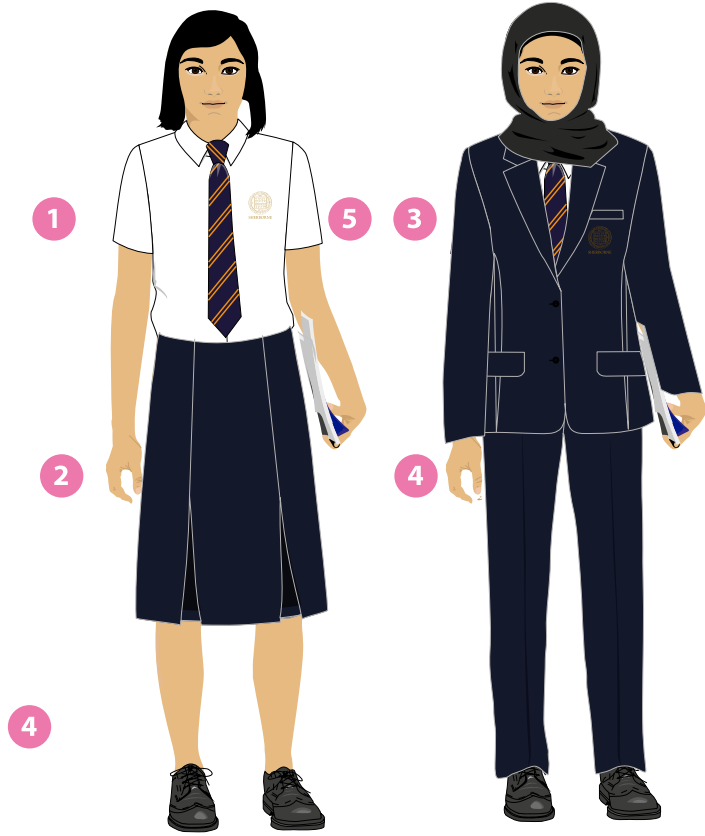

Year 7 to Year 11 Girls Daywear

Item	Code	Fabric	Washing Instructions	Price
1 White short sleeve blouse - twinpack	BNSB17638 -WHT	65% polyester, 35% cotton	40 easy wash Cool tumble dry 2 dot iron Wash dark colours separately	140 QAR
2 Navy blue girls trouser-senior	GTN-NVY	100% polyester	40 easy wash Cool tumble dry 2 dot iron	110 QAR
3 Navy Blue Blazer	BAGB17641 -NVY	100% Polyester Twill	40 easy wash Cool iron Do not tumble dry Do not dry clean	300 QAR
4 Navy blue skirt	GKS-NVY	100% polyester	40 easy wash Cool tumble dry 2 dot iron	100 QAR
5 Double stripe tie	WT-TIE	100% Polyester	Washable at 40 degrees.	40 QAR