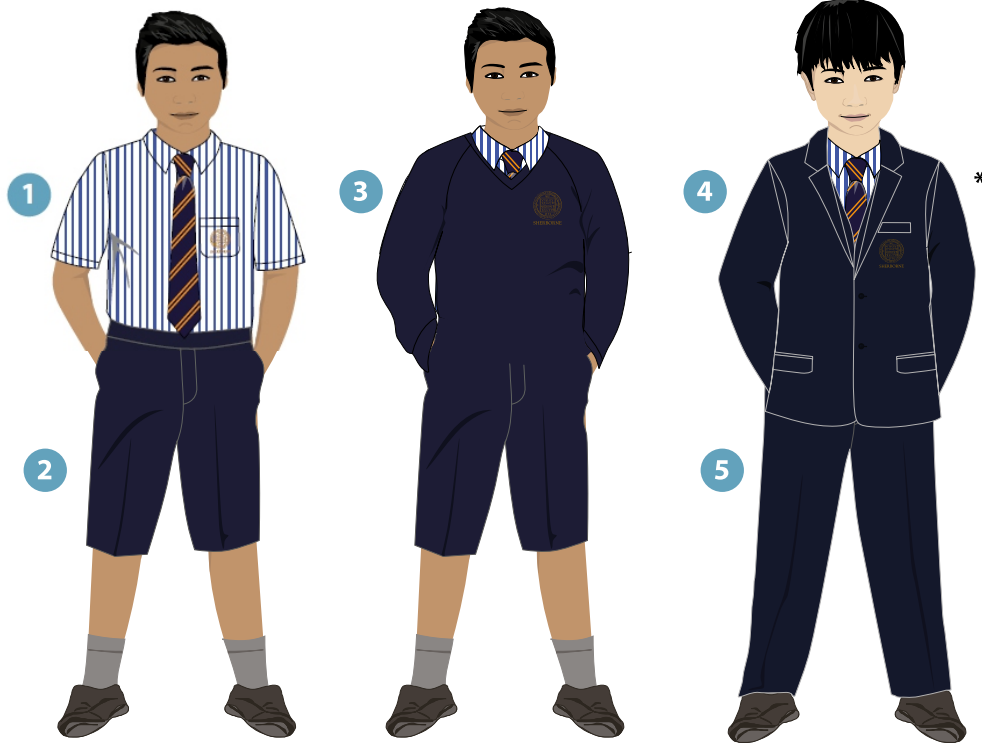

Year 3 to Year 6 Boys Daywear

Item	Code	Fabric	Washing Instructions	Price
1 Short sleeve stripe shirt - twinpack	BHSSS17638 -.WRY	65% polyester, 35% cotton	40 easy wash Cool tumble dry 2 dot iron Wash dark colours separately	140 QAR
2 Navy blue Bermuda short	MEBSH- NVYPV	39% cotton, 39% acrylic, 22% nylon	40 easy wash Cool tumble dry	85 QAR
3 Navy blue sweater	BNBV17639 -NVY	65% polyester, 35% cotton	40 easy wash Cool tumble dry	115 QAR
4 Navy Blue Blazer *for Year 5 to Year 6 only	BABB17641 -NVY	100% Polyester Twill	40 easy wash Cool iron Do not tumble dry Do not dry clean	300 QAR
5 Navy blue boys trouser- junior	MEJBT- NVYPV	100% polyester	40 easy wash Cool tumble dry 2 dot iron	95 QAR