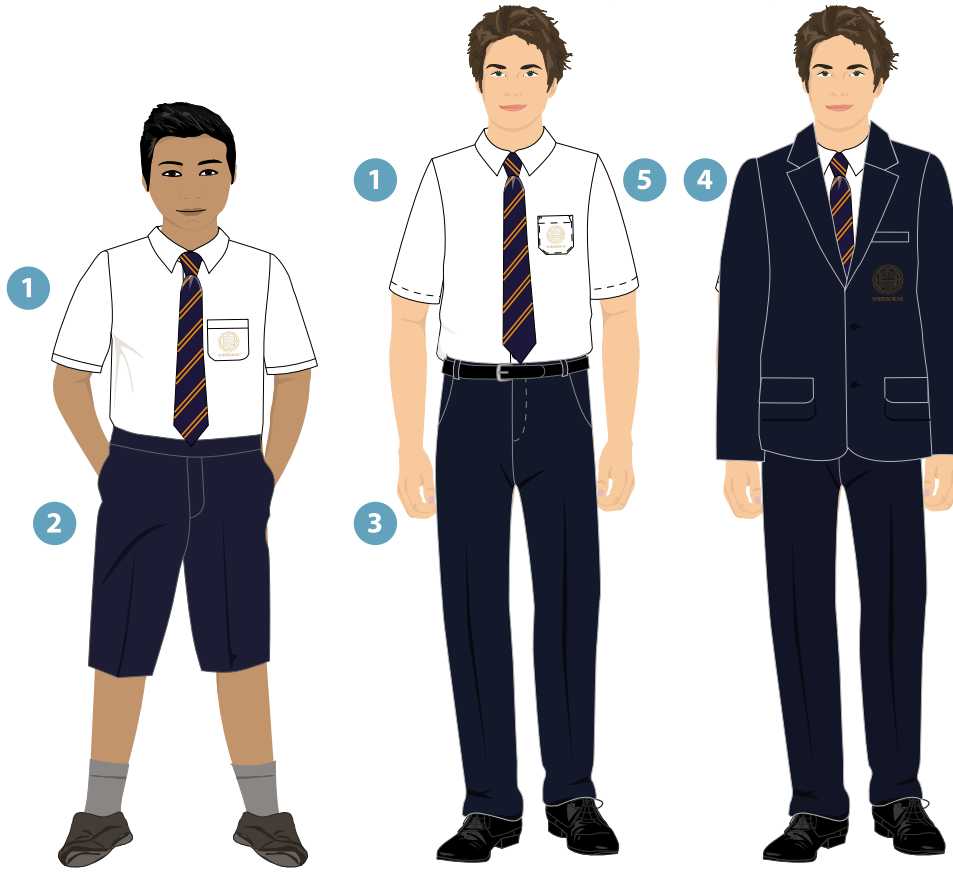

Year 7 to Year 11 Boys Daywear

Item	Code	Fabric	Washing Instructions	Price
1 White short sleeve shirt - twinpack	BNISS17638 -WHT	65% polyester, 35% cotton	40 easy wash Cool tumble dry 2 dot iron Wash dark colours separately	140 QAR
2 Navy blue Bermuda short *up to year 9	MEBSH-NVYPV	39% cotton, 39% acrylic, 22% nylon	40 easy wash Cool tumble dry	85 QAR
3 Navy blue boys trouser-senior	MESBT-NVYPV	100% polyester	40 easy wash Cool tumble dry 2 dot iron	110 QAR
4 Navy Blue Blazer	BABB17641 -NVY	100% Polyester Twill	40 easy wash Cool iron Do not tumble dry Do not dry clean	300 QAR
5 Double stripe tie	WT-TIE	100% Polyester	Washable at 40 degrees.	40 QAR